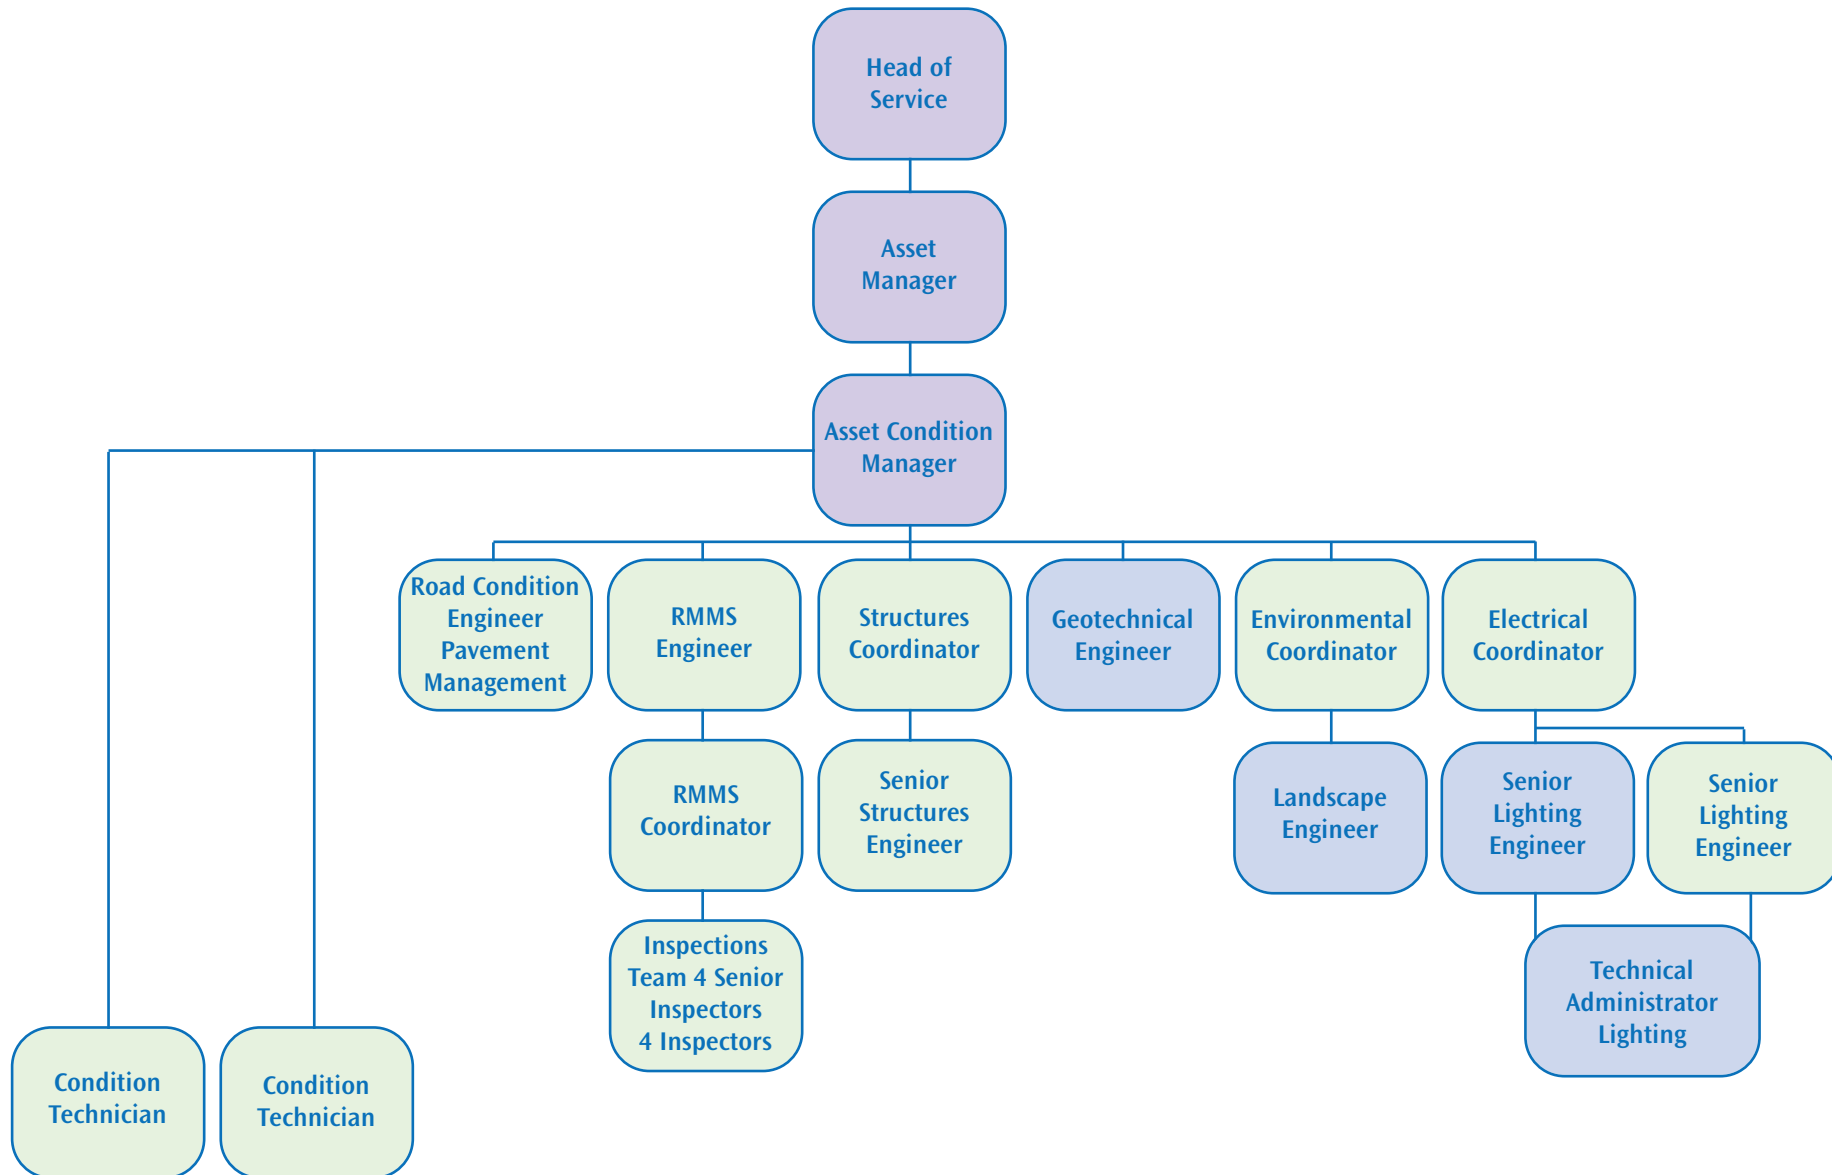

Senior Management Team

The South Wales Trunk Road Agency (SWTRA) Management Unit Structure as at 1st October 2009

Business Team

Asset Engineering

Asset Condition

Network Management

The South Wales Trunk Road Agency (SWTRA) Management Unit Structure as at 1st October 2009

Area Operations