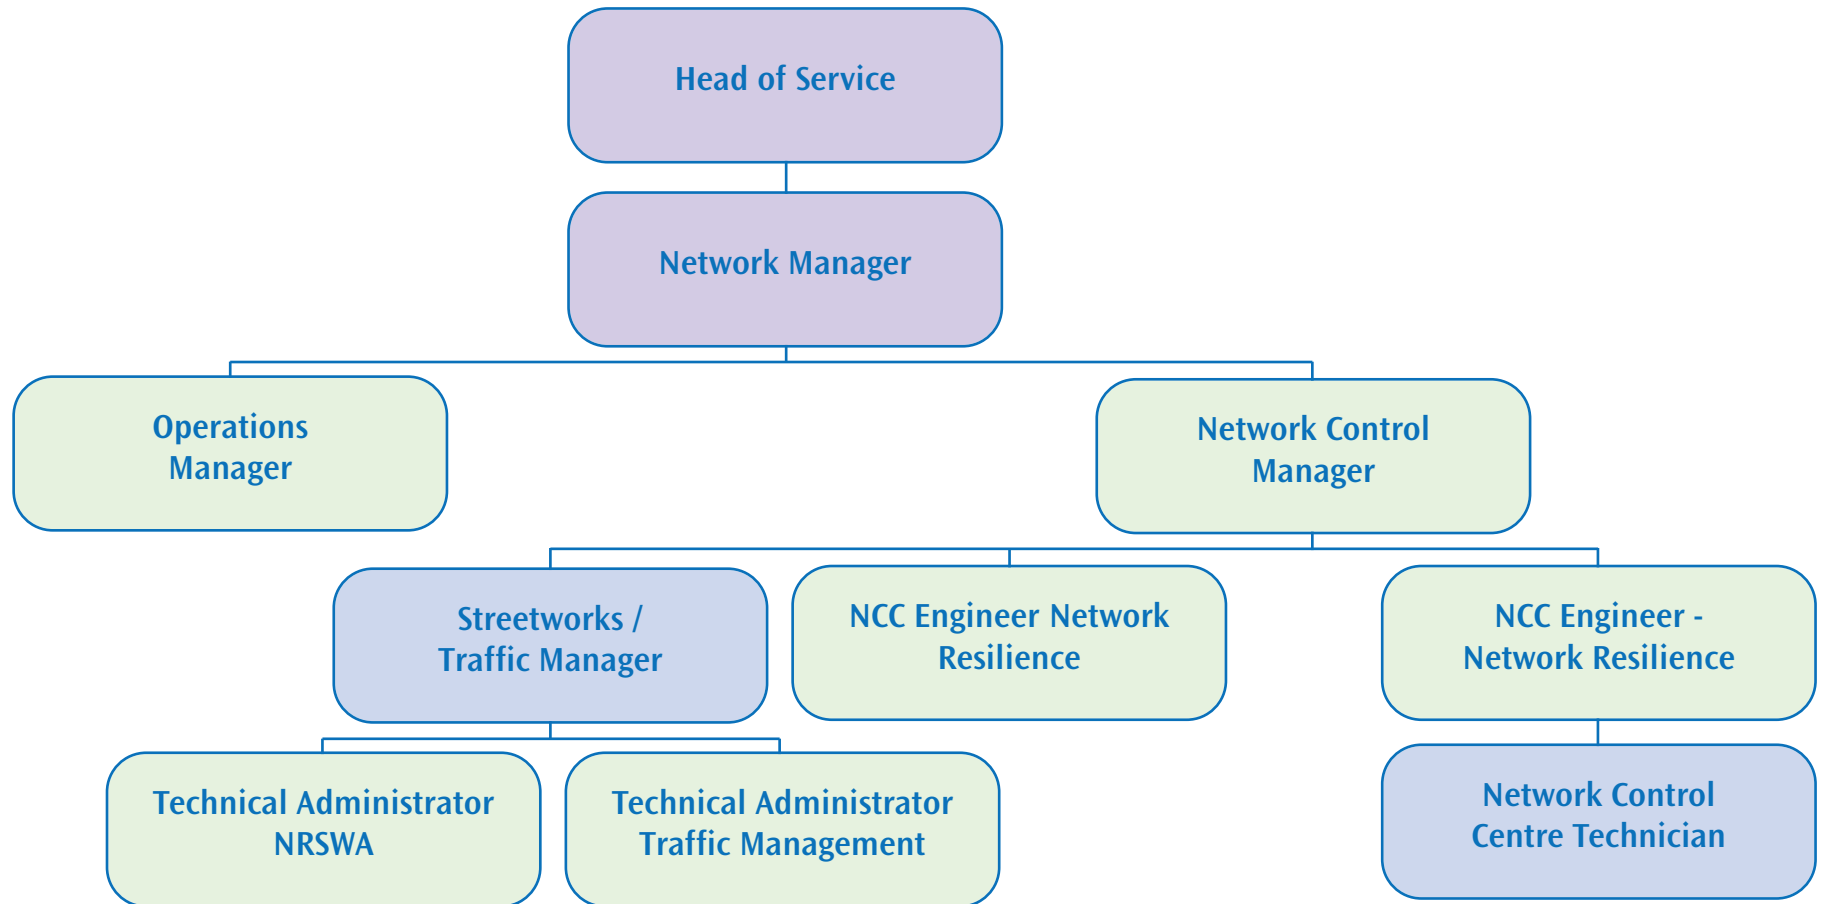

Senior Management Team

The South Wales Trunk Road Agency (SWTRA) Management Unit Structure as at 1st October 2009

Business Team

Asset Engineering

Asset Condition

Network Management

The South Wales Trunk Road Agency (SWTRA) Management Unit Structure as at 1st October 2009

Area Operations