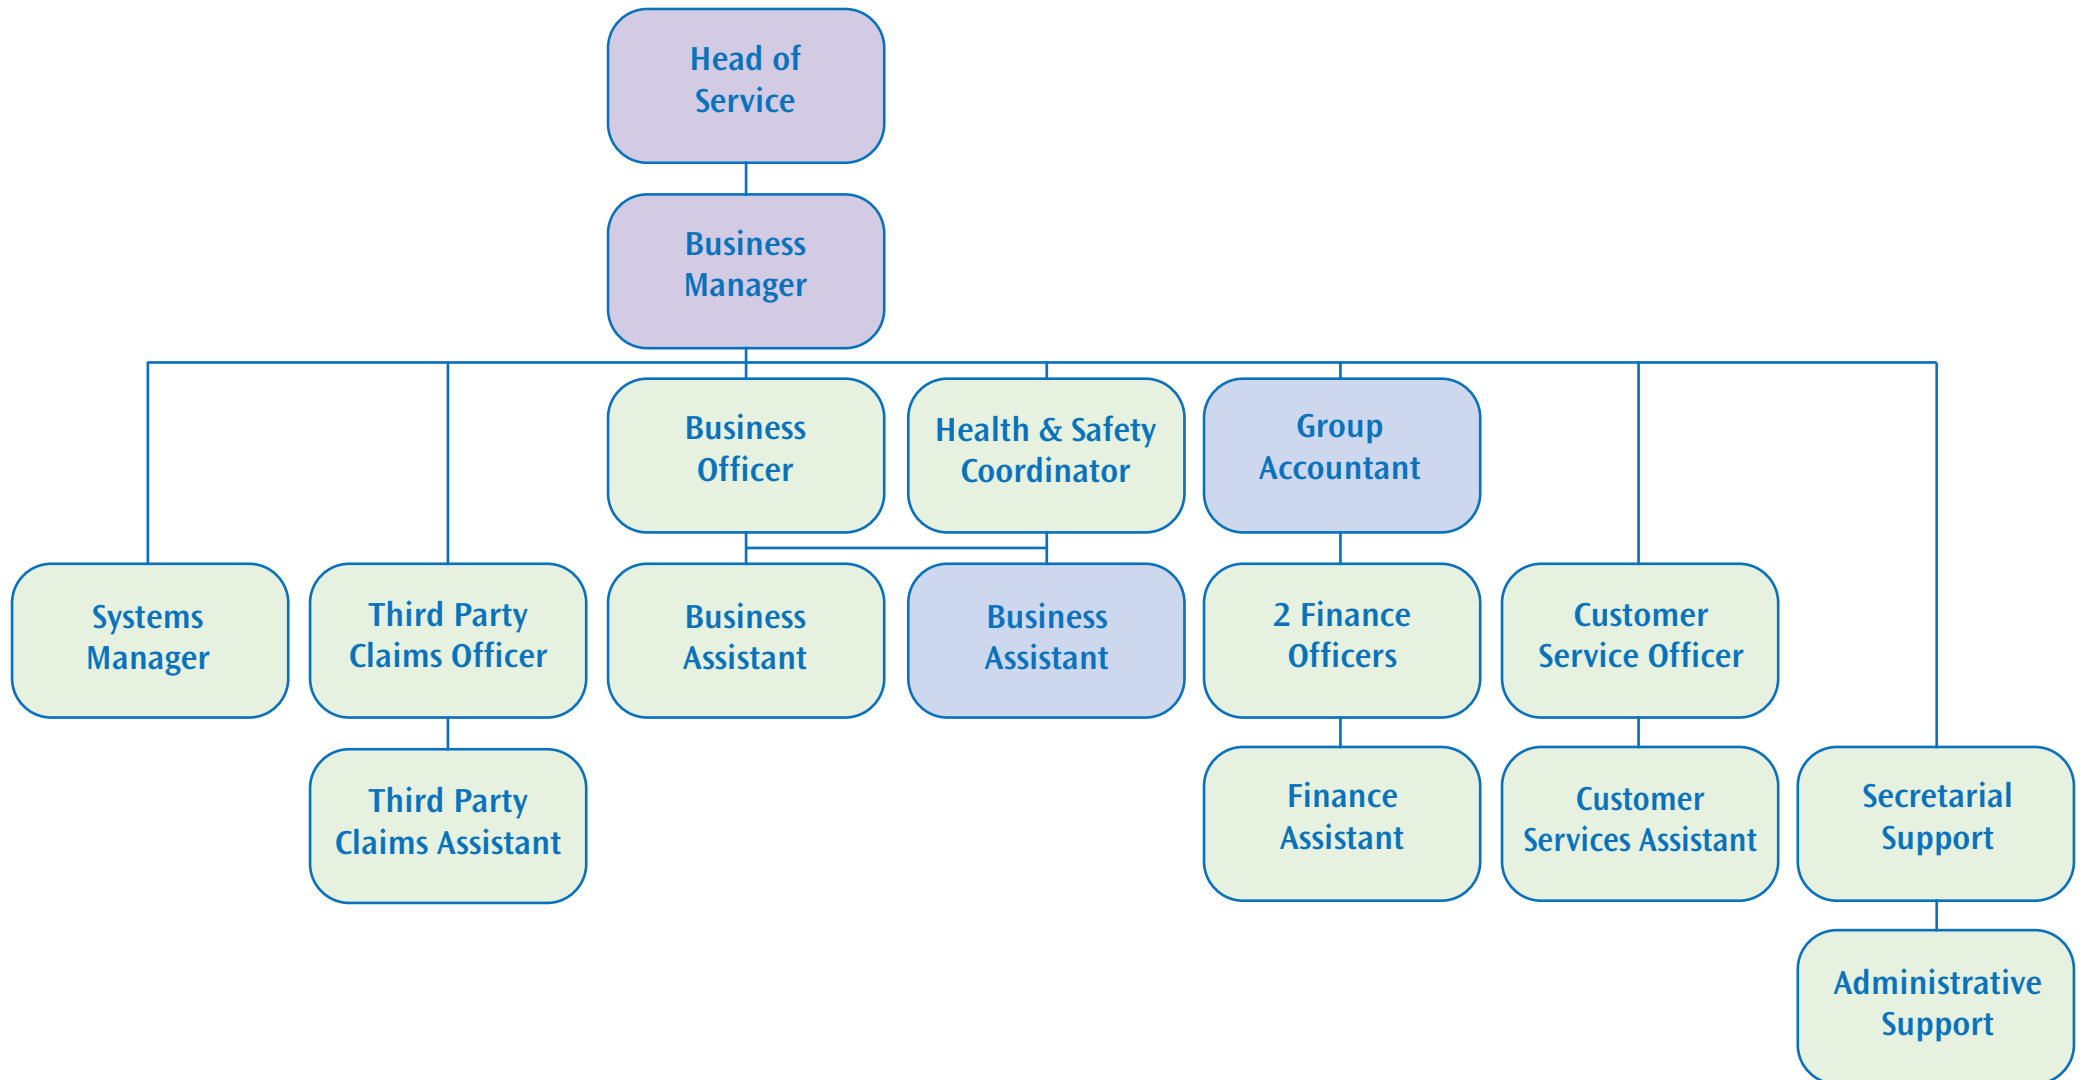

Senior Management Team

The South Wales Trunk Road Agency (SWTRA) Management Unit Structure as at 1st October 2009

Business Team

Asset Engineering

Asset Condition

Network Management

The South Wales Trunk Road Agency (SWTRA) Management Unit Structure as at 1st October 2009

Area Operations