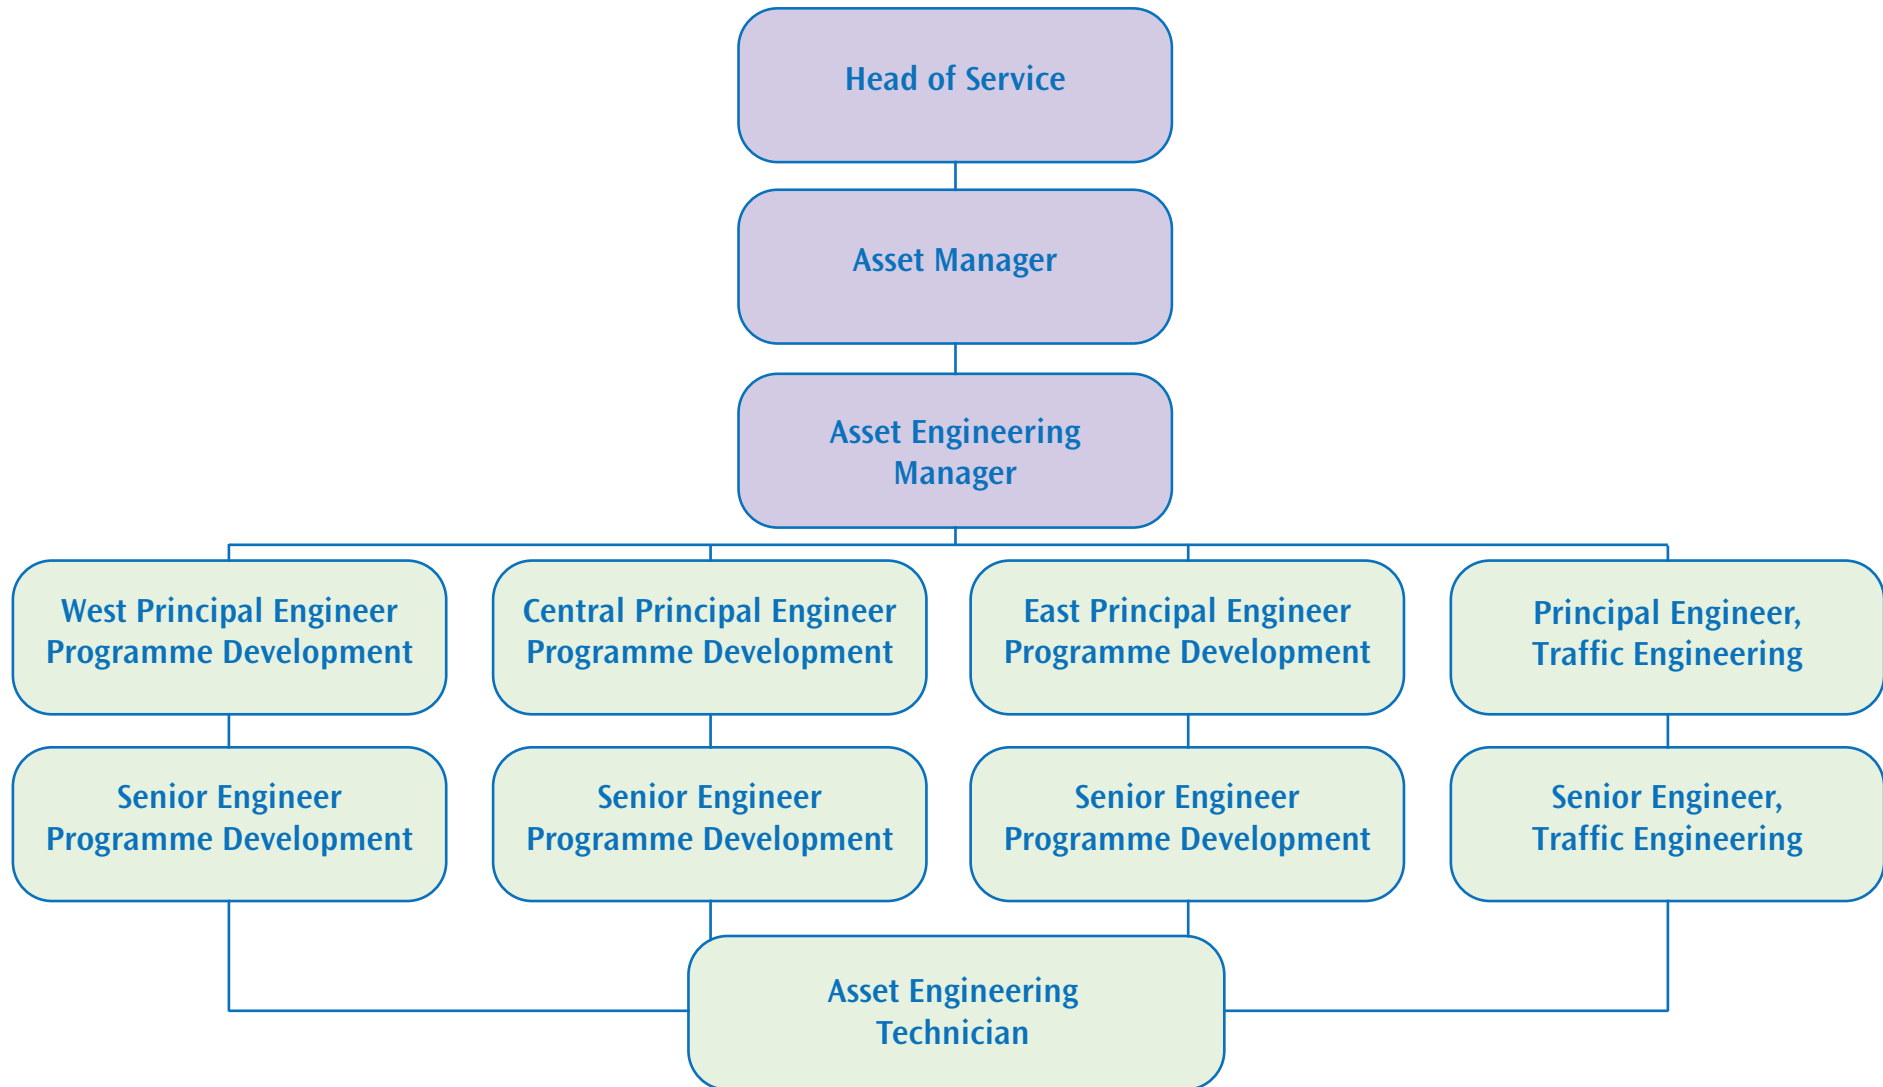

Senior Management Team

The South Wales Trunk Road Agency (SWTRA) Management Unit Structure as at 1st October 2009

Business Team

Asset Engineering

Asset Condition

Network Management

The South Wales Trunk Road Agency (SWTRA) Management Unit Structure as at 1st October 2009

Area Operations